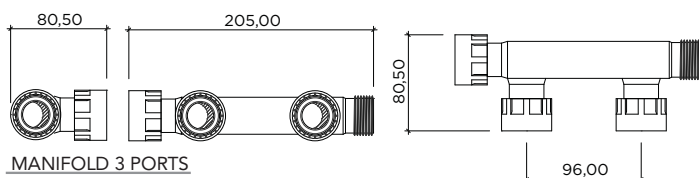

# PVC MANIFOLD MULTI PORTS 1"

Caratteristiche tecniche	Technical characteristics
Realizzato in PVC	Made of PVC
PN12	PN12
Assemblaggio completamente automatico	Completely automatic assembling
impacchettato in busta di plastica (una per ogni pezzo)	Packed in plastic bags of 1 piece each
BSP	BSP
Con codice a barre	With barcode

MANIFOLD 2 PORTS

MANIFOLD 3 PORTS

MANIFOLD 4 PORTS

Code	Models	Code	Models
145.2000000	MANIFOLD SYSTEM 2 PORTS 1": Ghiera (Swivel) x M x Ghiera (Swivel) (2)	145.1000000	CALOTTA PER COLLETTORI / CAP 1"
145.3000000	MANIFOLD SYSTEM 3 PORTS 1": Ghiera (Swivel) x M x Ghiera (Swivel) (3)		
145.4000000	MANIFOLD SYSTEM 4 PORTS 1": Ghiera (Swivel) x M x Ghiera (Swivel) (4)		