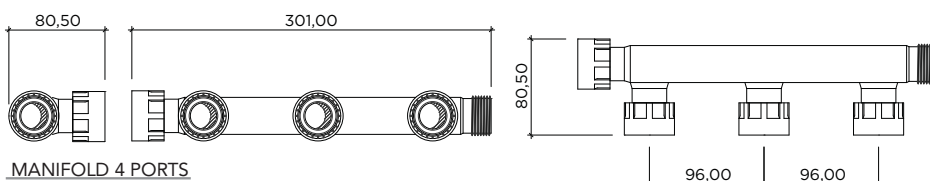

# PVC MANIFOLD MULTI PORTS 1"

Caratteristiche tecniche	Technical characteristics
Realizzato in PVC	Made of PVC
PN12	PN12
Assemblaggio completamente automatico	Completely automatic assembling
impacchettato in busta di plastica (una per ogni pezzo)	Packed in plastic bags of 1 piece each
BSP	BSP
Con codice a barre	With barcode

MANIFOLD 2 PORTS

MANIFOLD 3 PORTS

MANIFOLD 4 PORTS

Code	Models	Code	Models
145.2000000	MANIFOLD SYSTEM 2 PORTS 1": Ghiera (Swivel) x M x Ghiera (Swivel) (2)	145.1000000	CALOTTA PER COLLETTORI / CAP 1"
145.3000000	MANIFOLD SYSTEM 3 PORTS 1": Ghiera (Swivel) x M x Ghiera (Swivel) (3)		
145.4000000	MANIFOLD SYSTEM 4 PORTS 1": Ghiera (Swivel) x M x Ghiera (Swivel) (4)		