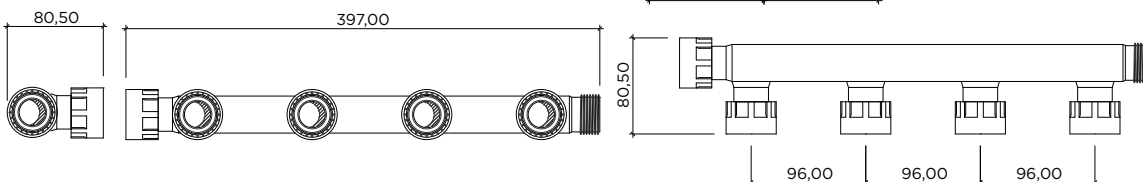

# PVC MANIFOLD MULTI PORTS 1"

Caratteristiche tecniche	Technical characteristics
Realizzato in PVC	Made of PVC
PN12	PN12
Assemblaggio completamente automatico	Completely automatic assembling
impacchettato in busta di plastica (una per ogni pezzo)	Packed in plastic bags of 1 piece each
BSP	BSP
Con codice a barre	With barcode

MANIFOLD 2 PORTS

MANIFOLD 3 PORTS

MANIFOLD 4 PORTS

Code	Models	Code	Models
145.2000000	MANIFOLD SYSTEM 2 PORTS 1": Ghiera (Swivel) x M x Ghiera (Swivel) (2)	145.1000000	CALOTTA PER COLLETTORI / CAP 1"
145.3000000	MANIFOLD SYSTEM 3 PORTS 1": Ghiera (Swivel) x M x Ghiera (Swivel) (3)		
145.4000000	MANIFOLD SYSTEM 4 PORTS 1": Ghiera (Swivel) x M x Ghiera (Swivel) (4)		